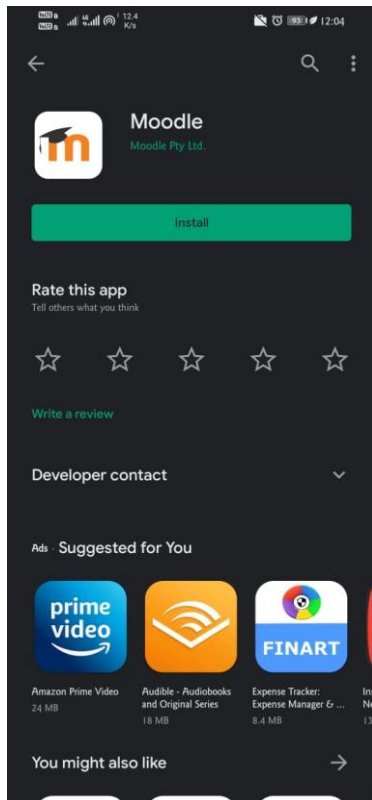

Go to Play Store

Search Moodle and download Moodle app

Open Moodle App and In **“Your Site Address”** column type given address and Click on Connect.

“Your Site Address” is : **182.74.60.212/eujs**

On next Screen use you Username and password to login and attempt exam.