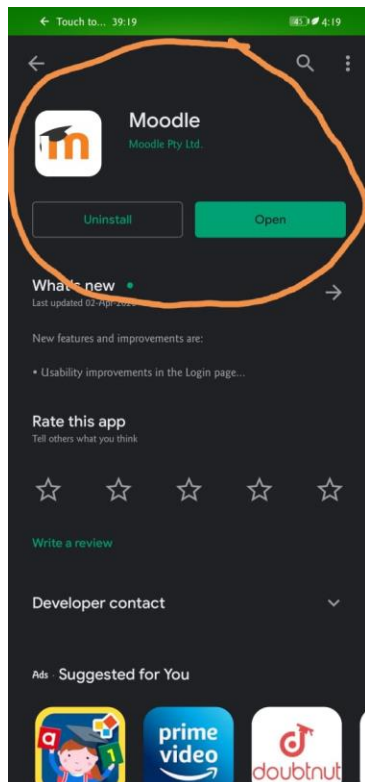

Go to Play Store

Search Moodle and download Moodle app

Open Moodle App and In **“Your Site Address”** column type given address and Click on Connect.

“Your Site Address” is : **182.74.60.212/eujs**

On next Screen use you Username and password to login and attempt exam.