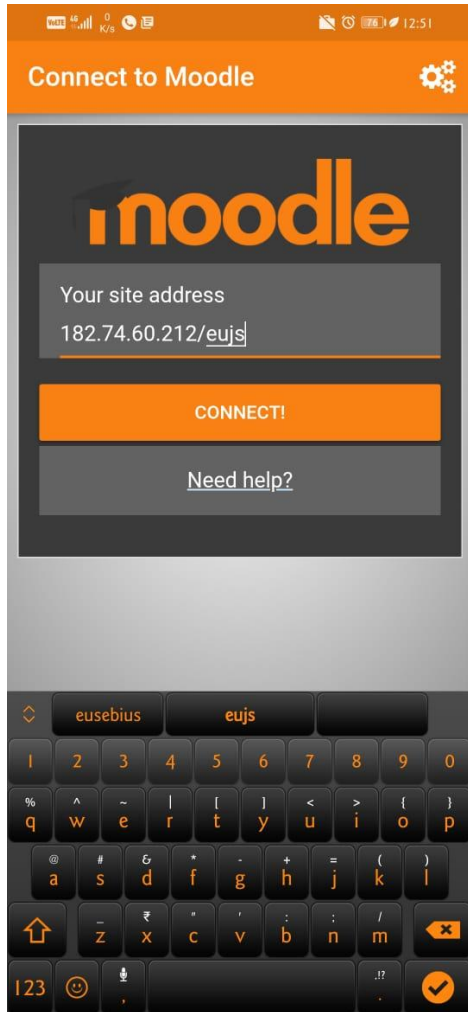

Go to Play Store

Search Moodle and download Moodle app

Open Moodle App and In **“Your Site Address”** column type given address and Click on Connect.

“Your Site Address” is : **182.74.60.212/eujs**

On next Screen use you Username and password to login and attempt exam.